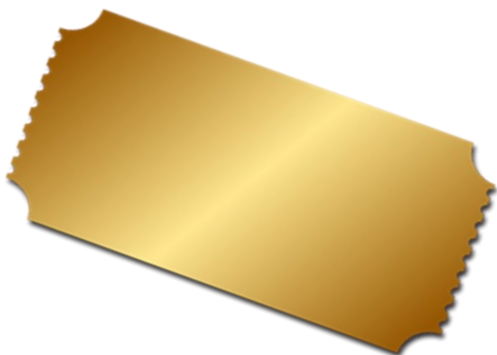

2018 C-7 CONCLAVE BRANDING GUIDELINES

LOGO

Colors

GREEN (79,114,40)
NAVY (0,38,73)
CREAM (255,255,244)

FONT

CENTURY GOTHIC

FULL THEME

TICKET ON THE ORIENTED EXPRESS

HEADER ALIGNMENT

TICKET ON THE

ORIENTED EXPRESS